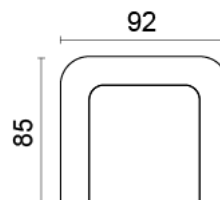

SWIVEL CHAIR

PG 3 5 334:-
PG 4 5 358:-
PG 5 5 569:-
PG 6 5 640:-
PG 7 6 204:-
PG 8 6 838:-
PG 9 7 520 :-